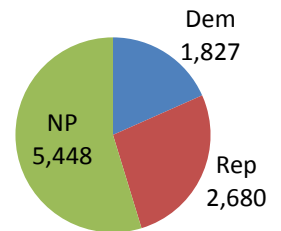

November 4, 2014 Post-Election Profile

284 Precincts
91 Polling Locations

17 Districts

- 1 Federal
- 8 State
- 1 County
- 2 Municipal
- 5 Township

50 Candidates

- 3 Federal
- 31 State
- 12 Judicial
- 4 County

14 Issues

- 1 County
- 2 Municipal
- 8 Township
- 3 Local Options

Total Registered Voters: 236,323

- 8,976 Democrat
- 45,875 Republican
- 181,472 Nonpartisan/Other

236,323 Registered Voters
37.45% Turnout
88,508 Ballots Cast
66,927 Ballots Cast on Election Day
20,339 Ballots Cast Early
1,242 Valid Provisional Ballots Cast

In-Person Early Voters: 5,125

- **896** Democrat
- **2,461** Republican
- **10** Minor Party
- **5,448** Nonpartisan

Vote-by-Mail Ballots Requested: 17,942

- **1,277** Democrat
- **5,756** Republican
- **38** Minor Party
- **10,871** Nonpartisan

Vote-by-Mail Ballots Returned: 15,233

- **1,196** Democrat
- **5,375** Republican
- **33** Minor Party
- **8,629** Nonpartisan

Challenged Absentee Ballots: 455

- 226 Received late
- 11 Missing voter signature
- 5 Signature miscompare
- 8 Missing ID Envelope
- 188 Missing/Incorrect Date of Birth
- 3 Deceased Voters
- 14 Missing Stub