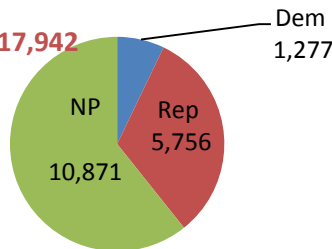

November 4, 2014 Post-Election Profile

284 Precincts
91 Polling Locations

17 Districts

- 1 Federal
- 8 State
- 1 County
- 2 Municipal
- 5 Township

50 Candidates

- 3 Federal
- 31 State
- 12 Judicial
- 4 County

14 Issues

- 1 County
- 2 Municipal
- 8 Township
- 3 Local Options

Total Registered Voters: 236,323

- 8,976 Democrat
- 45,875 Republican
- 181,472 Nonpartisan/Other

236,323 Registered Voters
37.45% Turnout
88,508 Ballots Cast
66,927 Ballots Cast on Election Day
20,339 Ballots Cast Early
1,242 Valid Provisional Ballots Cast

In-Person Early Voters: 5,125

- **896** Democrat
- **2,461** Republican
- **10** Minor Party
- **5,448** Nonpartisan

Vote-by-Mail Ballots Requested: 17,942

- **1,277** Democrat
- **5,756** Republican
- **38** Minor Party
- **10,871** Nonpartisan

Vote-by-Mail Ballots Returned: 15,233

- **1,196** Democrat
- **5,375** Republican
- **33** Minor Party
- **8,629** Nonpartisan

Challenged Absentee Ballots: 455

- 226 Received late
- 11 Missing voter signature
- 5 Signature miscompare
- 8 Missing ID Envelope
- 188 Missing/Incorrect Date of Birth
- 3 Deceased Voters
- 14 Missing Stub