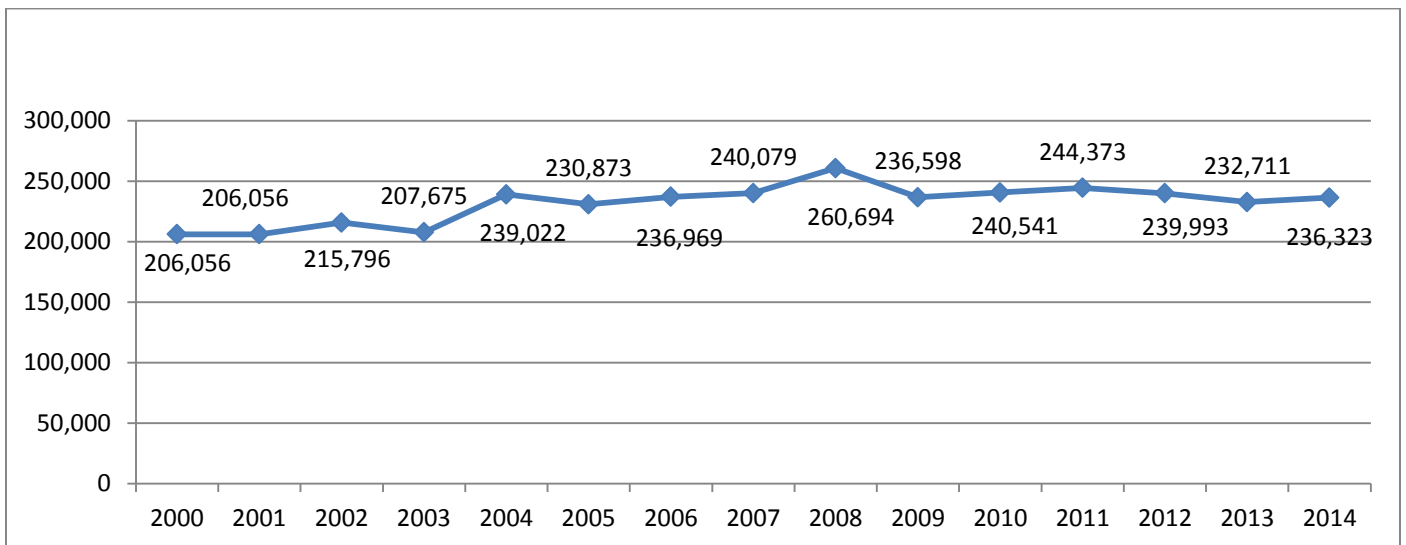

Voter Registration Trends in General Elections: 2000-2014