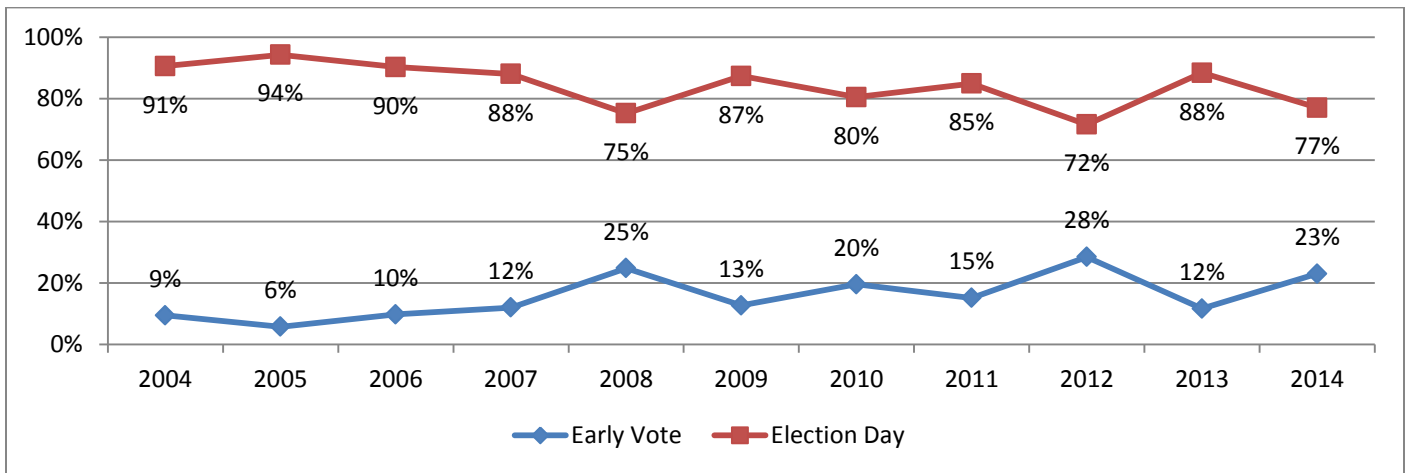

2008 November General

- 260,694 Registered Voters
- 175,132 Total ballots cast
- 67.18% Turnout
- 43,452 Early Ballots Cast
- 131,680 Election Day Ballots Cast
- 7,821 Provisional Ballots Cast
- 6,670 Valid Provisional Ballots Cast

2012 November General

- 239,993 Registered Voters
- 171,170 Total ballots cast
- 71.32% Turnout
- 48,733 Early Ballots Cast
- 122,437 Election Day Ballots Cast
- 6,884 Provisional Ballots Cast
- 5,697 Valid Provisional Ballots Cast

Voter Registration Trends in General Elections: 2000-2014

Election Turnout in General Elections: 2000-2014

Early Voting Compared to Election Day Ballots in General Elections: 2004-2014

In-Person Early Voting Compared to Vote by Mail in Even-Year Elections: 2004-2014

Early Vote Ballots Cast by Party in General Elections: 2006-2014