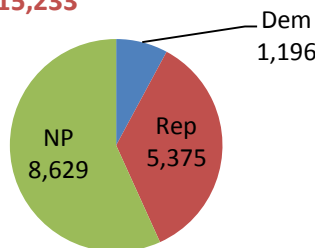

14 Issues

- 1 County
- 2 Municipal
- 8 Township
- 3 Local Options

Total Registered Voters: 236,323

- 8,976 Democrat
- 45,875 Republican
- 181,472 Nonpartisan/Other

236,323 Registered Voters
37.45% Turnout
88,508 Ballots Cast
66,927 Ballots Cast on Election Day
20,339 Ballots Cast Early
1,242 Valid Provisional Ballots Cast

In-Person Early Voters: 5,125

- **896** Democrat
- **2,461** Republican
- **10** Minor Party
- **5,448** Nonpartisan

Vote-by-Mail Ballots Requested: 17,942

- **1,277** Democrat
- **5,756** Republican
- **38** Minor Party
- **10,871** Nonpartisan

Vote-by-Mail Ballots Returned: 15,233

- **1,196** Democrat
- **5,375** Republican
- **33** Minor Party
- **8,629** Nonpartisan

Challenged Absentee Ballots: 455

- 226 Received late
- 11 Missing voter signature
- 5 Signature miscompare
- 8 Missing ID Envelope
- 188 Missing/Incorrect Date of Birth
- 3 Deceased Voters
- 14 Missing Stub

Provisional Ballots Cast: 1,359

- 1,242 Valid (91%)
- 368 Invalid (9%)

Invalid Provisional Ballots

Ballots Cast by Ballot Type in Even-Year General Elections 2006-2012

2006 November General

- 236,969 Registered Voters
- 119,384 Total ballots cast
- 50.38% Turnout
- 13,208 Early Ballots Cast
- 106,176 Election Day Ballots Cast
- 5,150 Provisional Ballots Cast
- 4,145 Valid Provisional Ballots Cast