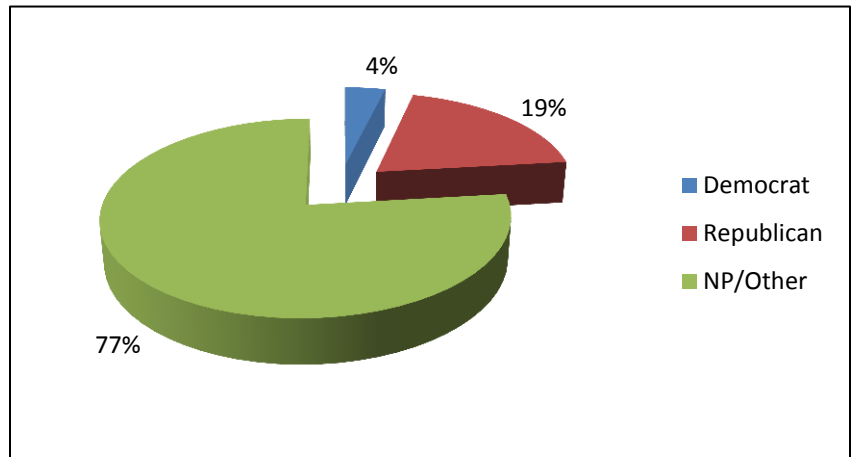

November 4, 2014 Post-Election Profile

284 Precincts
91 Polling Locations

17 Districts

- 1 Federal
- 8 State
- 1 County
- 2 Municipal
- 5 Township

50 Candidates

- 3 Federal
- 31 State
- 12 Judicial
- 4 County

14 Issues

- 1 County
- 2 Municipal
- 8 Township
- 3 Local Options

Total Registered Voters: 236,323

- 8,976 Democrat
- 45,875 Republican
- 181,472 Nonpartisan/Other

236,323 Registered Voters
37.45% Turnout
88,508 Ballots Cast
66,927 Ballots Cast on Election Day
20,339 Ballots Cast Early
1,242 Valid Provisional Ballots Cast

In-Person Early Voters: 5,125

- **896** Democrat
- **2,461** Republican
- **10** Minor Party
- **5,448** Nonpartisan

Vote-by-Mail Ballots Requested: 17,942

- **1,277** Democrat
- **5,756** Republican
- **38** Minor Party
- **10,871** Nonpartisan