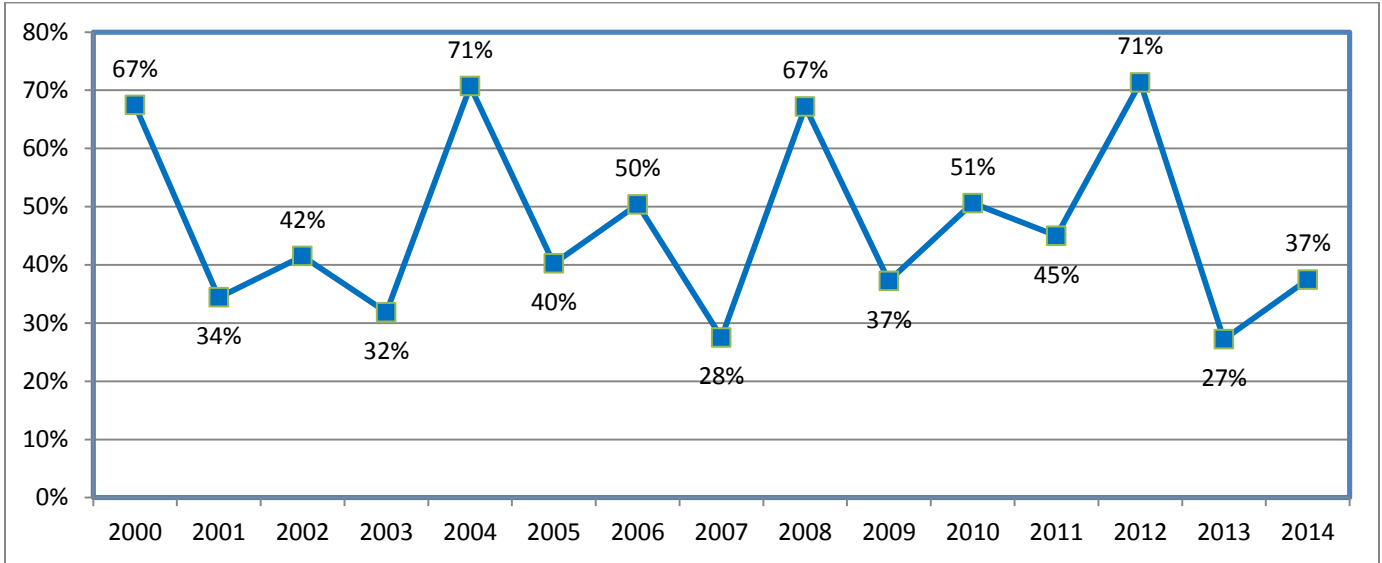

Election Turnout in General Elections: 2000-2014