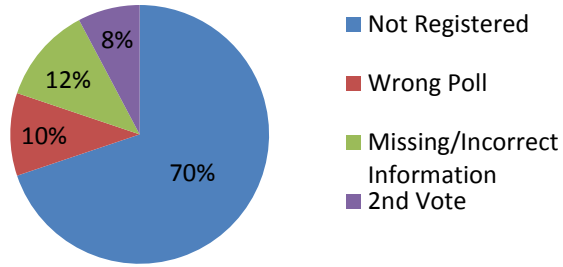

In-Person Early Voters: 5,125

- **896** Democrat
- **2,461** Republican
- **10** Minor Party
- **5,448** Nonpartisan

Vote-by-Mail Ballots Requested: 17,942

- **1,277** Democrat
- **5,756** Republican
- **38** Minor Party
- **10,871** Nonpartisan

Vote-by-Mail Ballots Returned: 15,233

- **1,196** Democrat
- **5,375** Republican
- **33** Minor Party
- **8,629** Nonpartisan

Challenged Absentee Ballots: 455

- 226 Received late
- 11 Missing voter signature
- 5 Signature miscompare
- 8 Missing ID Envelope
- 188 Missing/Incorrect Date of Birth
- 3 Deceased Voters
- 14 Missing Stub

Provisional Ballots Cast: 1,359

- 1,242 Valid (91%)
- 368 Invalid (9%)

Invalid Provisional Ballots

Ballots Cast by Ballot Type in Even-Year General Elections 2006-2012

2006 November General

- 236,969 Registered Voters
- 119,384 Total ballots cast
- 50.38% Turnout
- 13,208 Early Ballots Cast
- 106,176 Election Day Ballots Cast
- 5,150 Provisional Ballots Cast
- 4,145 Valid Provisional Ballots Cast